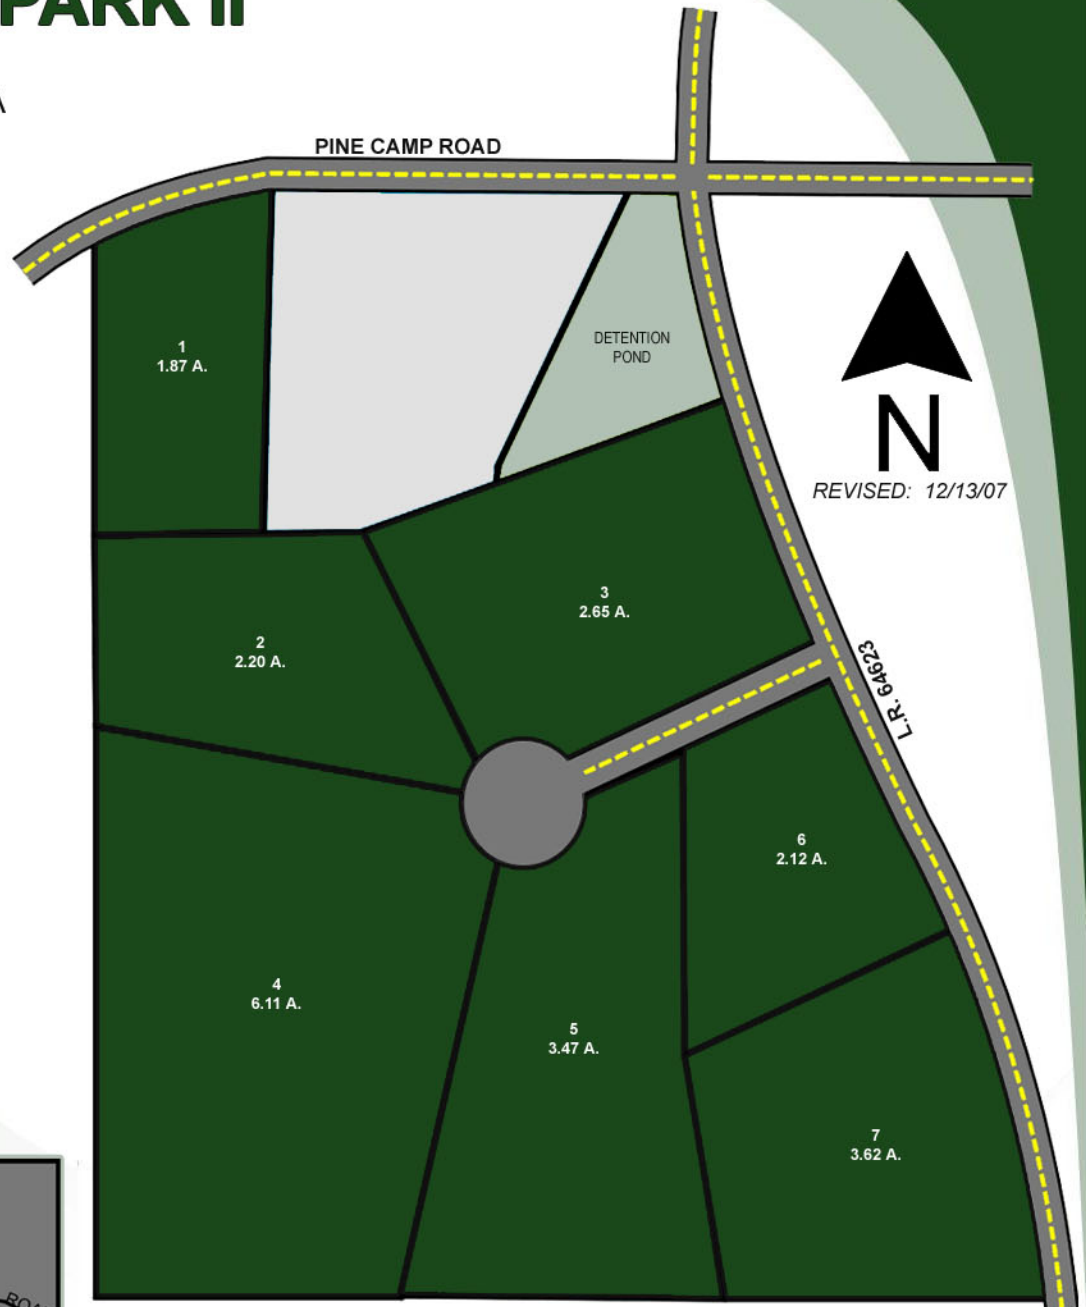

WESTMORELAND COUNTY INDUSTRIAL PARK II

Allegheny Township,
Westmoreland County, PA

LOT STATUS

-  SOLD
-  OPTIONED
-  AVAILABLE
-  NOT AVAILABLE / BUFFER
-  PRIVATE PROPERTY

LOCATION MAP

100% ACRES OPTIONED OR SOLD

LOTS SOLD

- LOT 1 & 3
- LOT 2, 4 & 5
- LOT 6
- LOT 7

COMPANY

- ALPHA CARB ENTERPRISES
- N MORELAND PARK LLC
- SAINT VINCENT DE PAUL
- ALLE-KISKI INDUSTRIES

Westmoreland County Industrial Development Corporation
Fifth Floor | Suite 520 | 40 North Pennsylvania Avenue | Greensburg, PA 15601
phone 724.830.3061 | fax 724.830.3611 | email wcidc@wpa.net