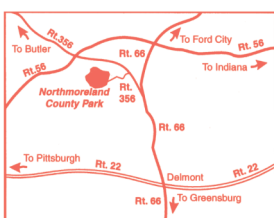

**Zerbini
Family Circus**
*Activity Pass
Wristband Required*
 Sunday & Monday
 12:00, 3:30, & 5:00 p.m.

**The Townsman
Plus One**
Big Band / Variety
 Monday, Sept. 5
 12:00 p.m. & 1:00 p.m.

**Exotic
Edventures**
Educational Animal Show
 Sunday & Monday
 12:30, 2:00, & 4:00 p.m.

Big Trouble
Party Rock Cover Band
 Sunday, Sept. 4
 3:30 p.m. & 4:30 p.m.

Bone Jacked
Classic/Southern Rock
 Sunday, Sept. 4
 12:00 p.m. & 1:00 p.m.

\$4 All Day Activity Pass
 Access to: Carnival Rides, Circus,
 Petting Zoo, Bounce Houses, Obstacle
 Courses, Rock Climbing Wall, and more

Dogs and other pets not permitted!
 Northmoreland Park is located in
 Allegheny Township and
 is accessible via State Route 356
 from State Routes 56 & 66.

Arts & Crafts
Giant Flea Market
Food & Drinks
Bingo