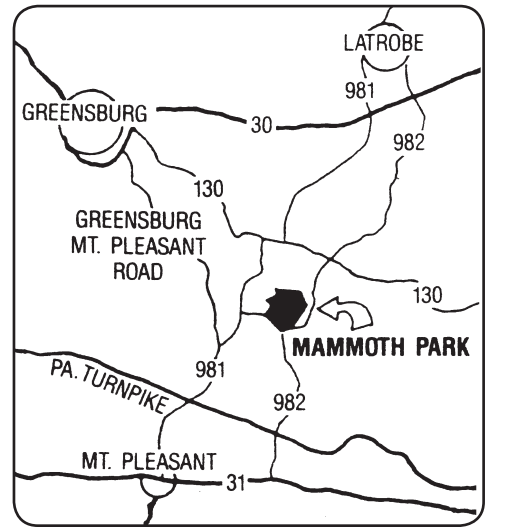

Your County Parks
FOR YOUR PLEASURE

Please Note:
The feeding of waterfowl in Westmoreland County Parks is prohibited.