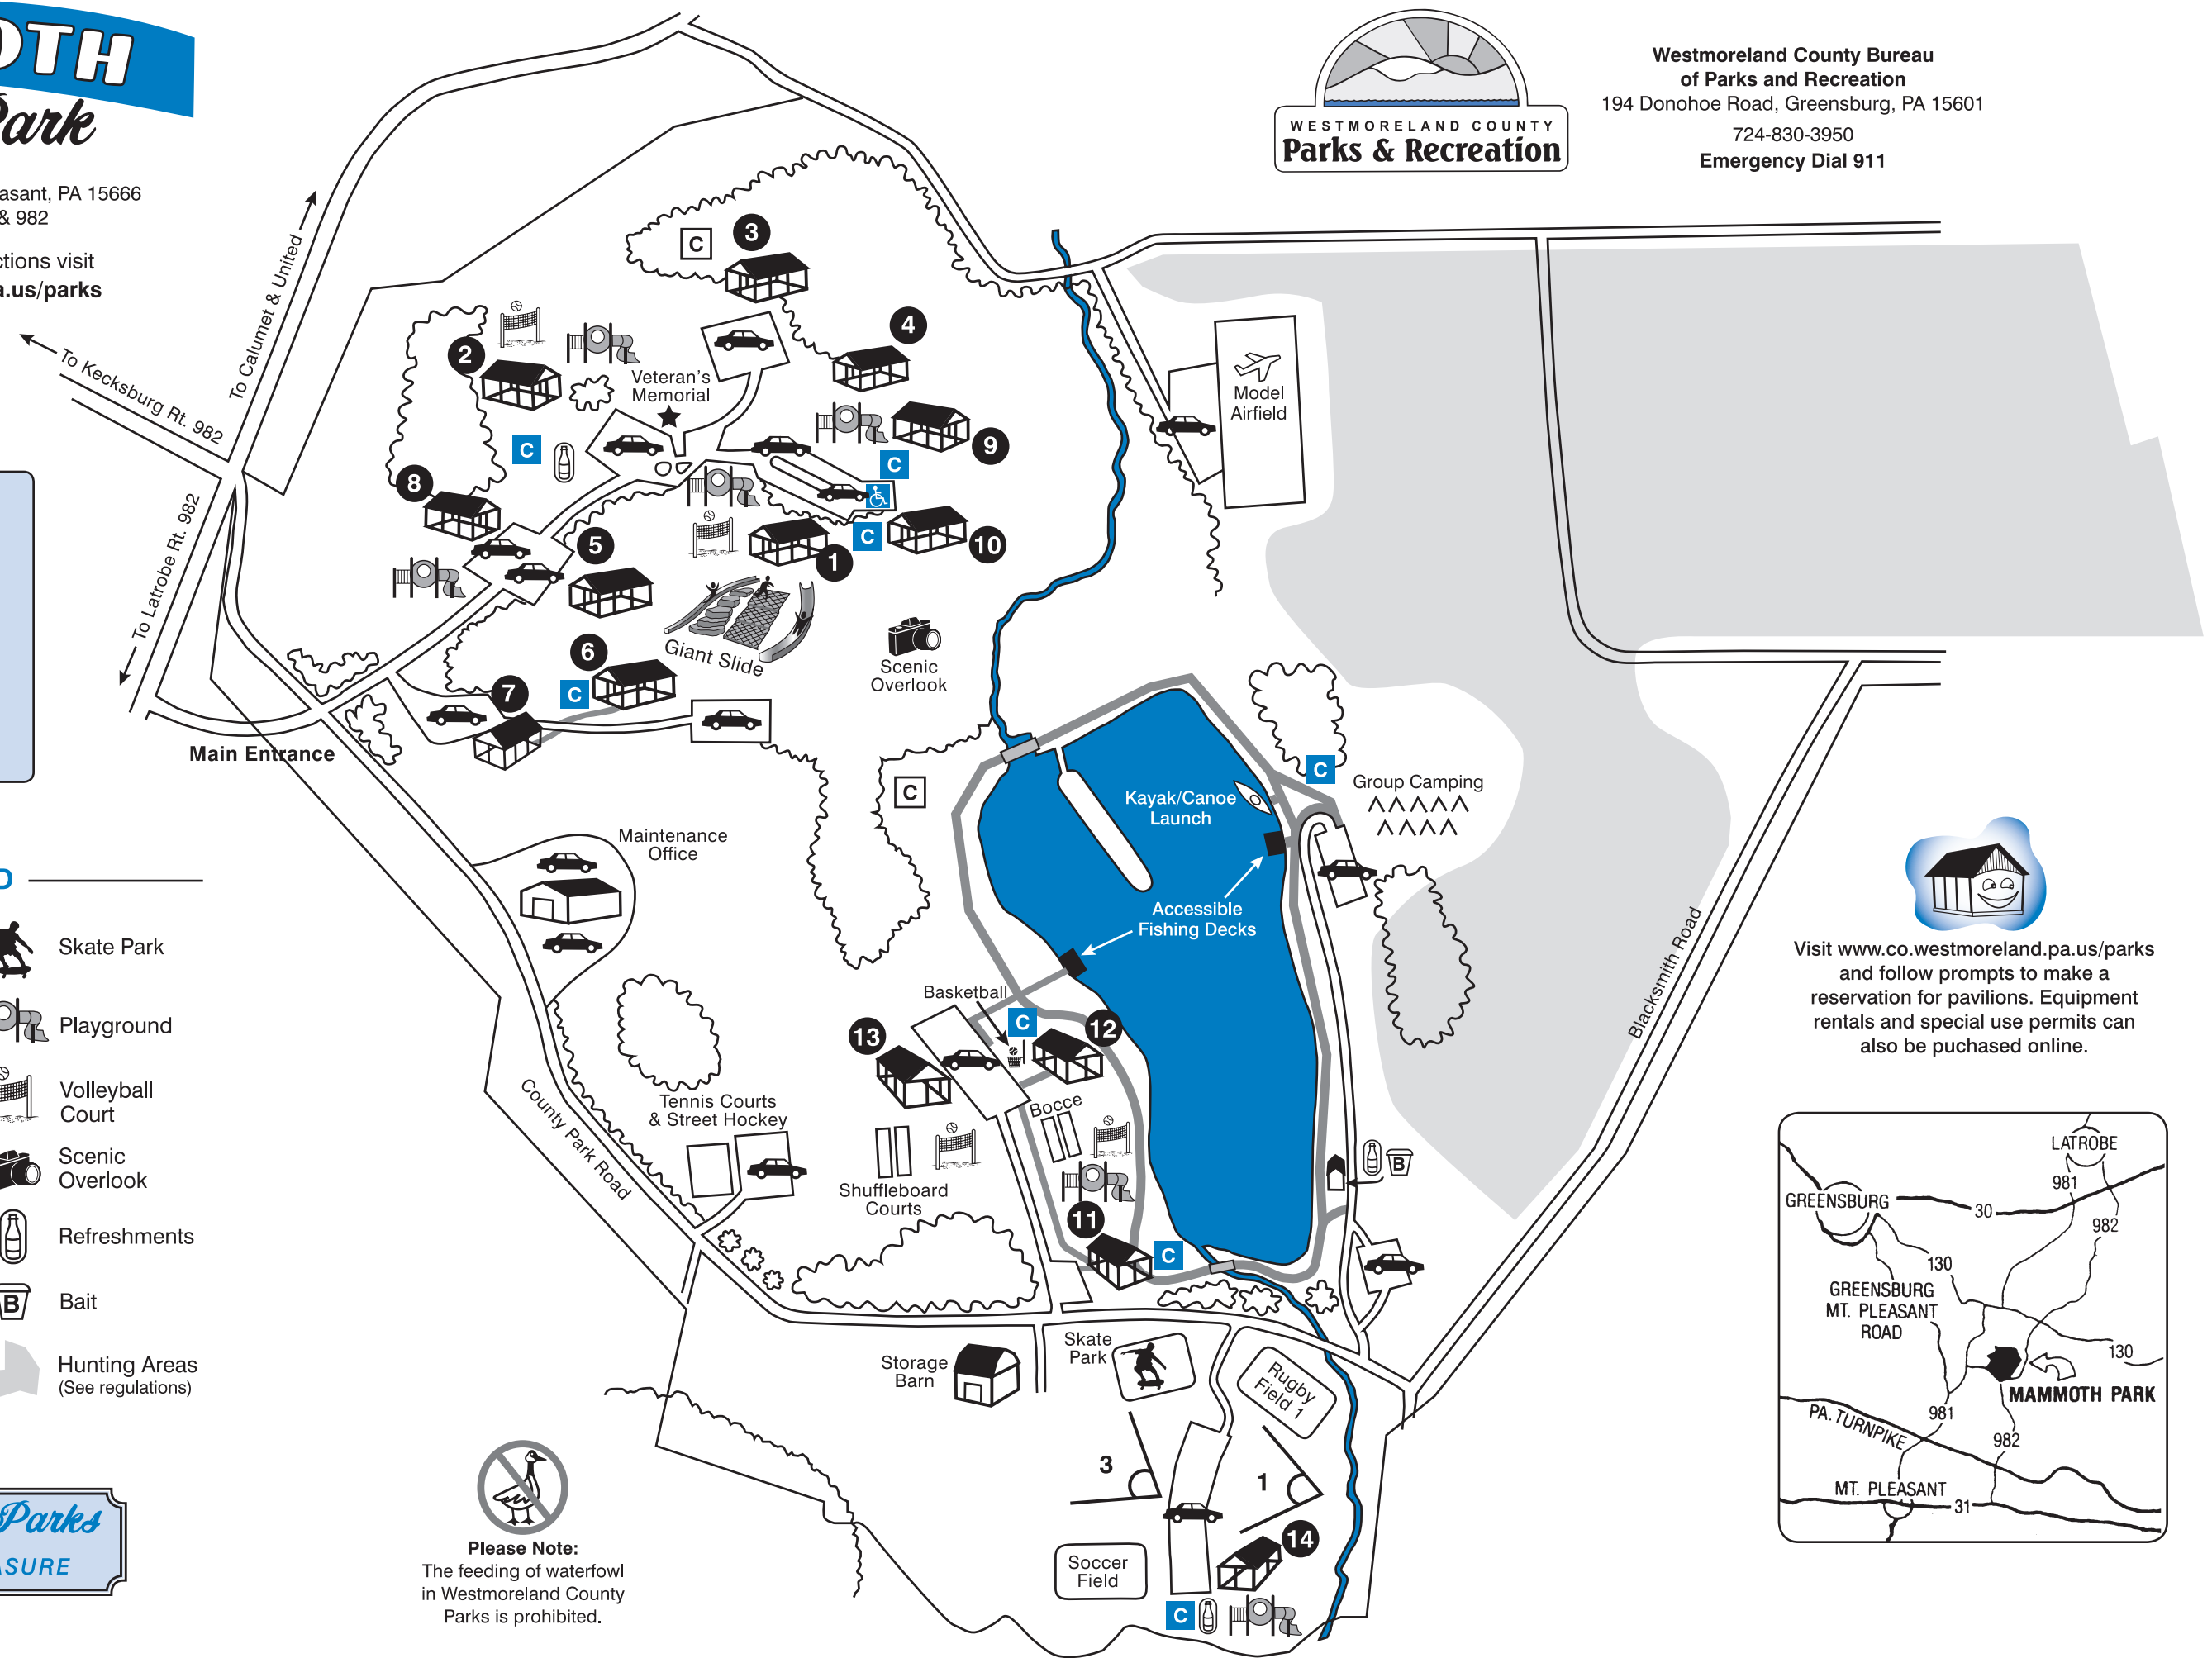

# MAMMOTH County Park

254 County Park Road, Mount Pleasant, PA 15666  
Access via Routes 981 & 982

For complete driving directions visit  
[www.co.westmoreland.pa.us/parks](http://www.co.westmoreland.pa.us/parks)

- Annual Programs at Mammoth Park**
- Mammoth Fest
  - Westmoreland County Senior Games
  - Fishing Derby
  - Summer Environmental Programs

Westmoreland County Bureau  
of Parks and Recreation  
194 Donohoe Road, Greensburg, PA 15601  
724-830-3950  
Emergency Dial 911

## LEGEND

- |  |                            |  |                                 |
|--|----------------------------|--|---------------------------------|
|  | Pavilion                   |  | Skate Park                      |
|  | Parking                    |  | Playground                      |
|  | Comfort Station Accessible |  | Volleyball Court                |
|  | Comfort Station            |  | Scenic Overlook                 |
|  | Accessible                 |  | Refreshments                    |
|  | Accessible Fishing Deck    |  | Bait                            |
|  | Accessible Walkway         |  | Hunting Areas (See regulations) |
|  | Model Airfield             |  |                                 |

*Your County Parks*  
FOR YOUR PLEASURE

**Please Note:**  
The feeding of waterfowl in Westmoreland County Parks is prohibited.