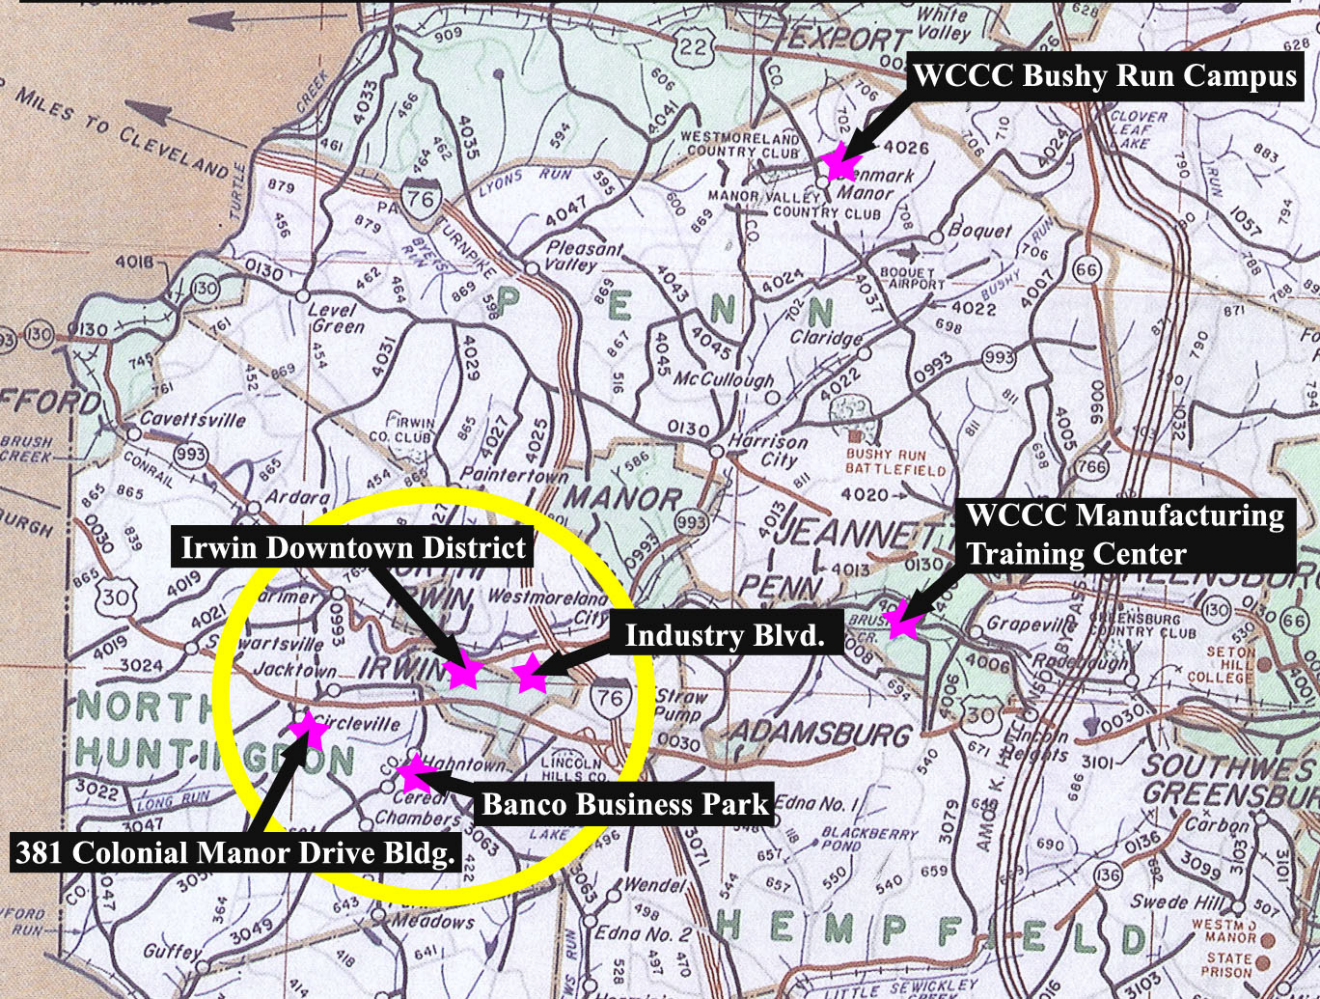

# Irwin/North Huntingdon KIZ

**WCCC Bushy Run Campus**

**Irwin Downtown District**

**WCCC Manufacturing Training Center**

**Industry Blvd.**

**Banco Business Park**

**381 Colonial Manor Drive Bldg.**