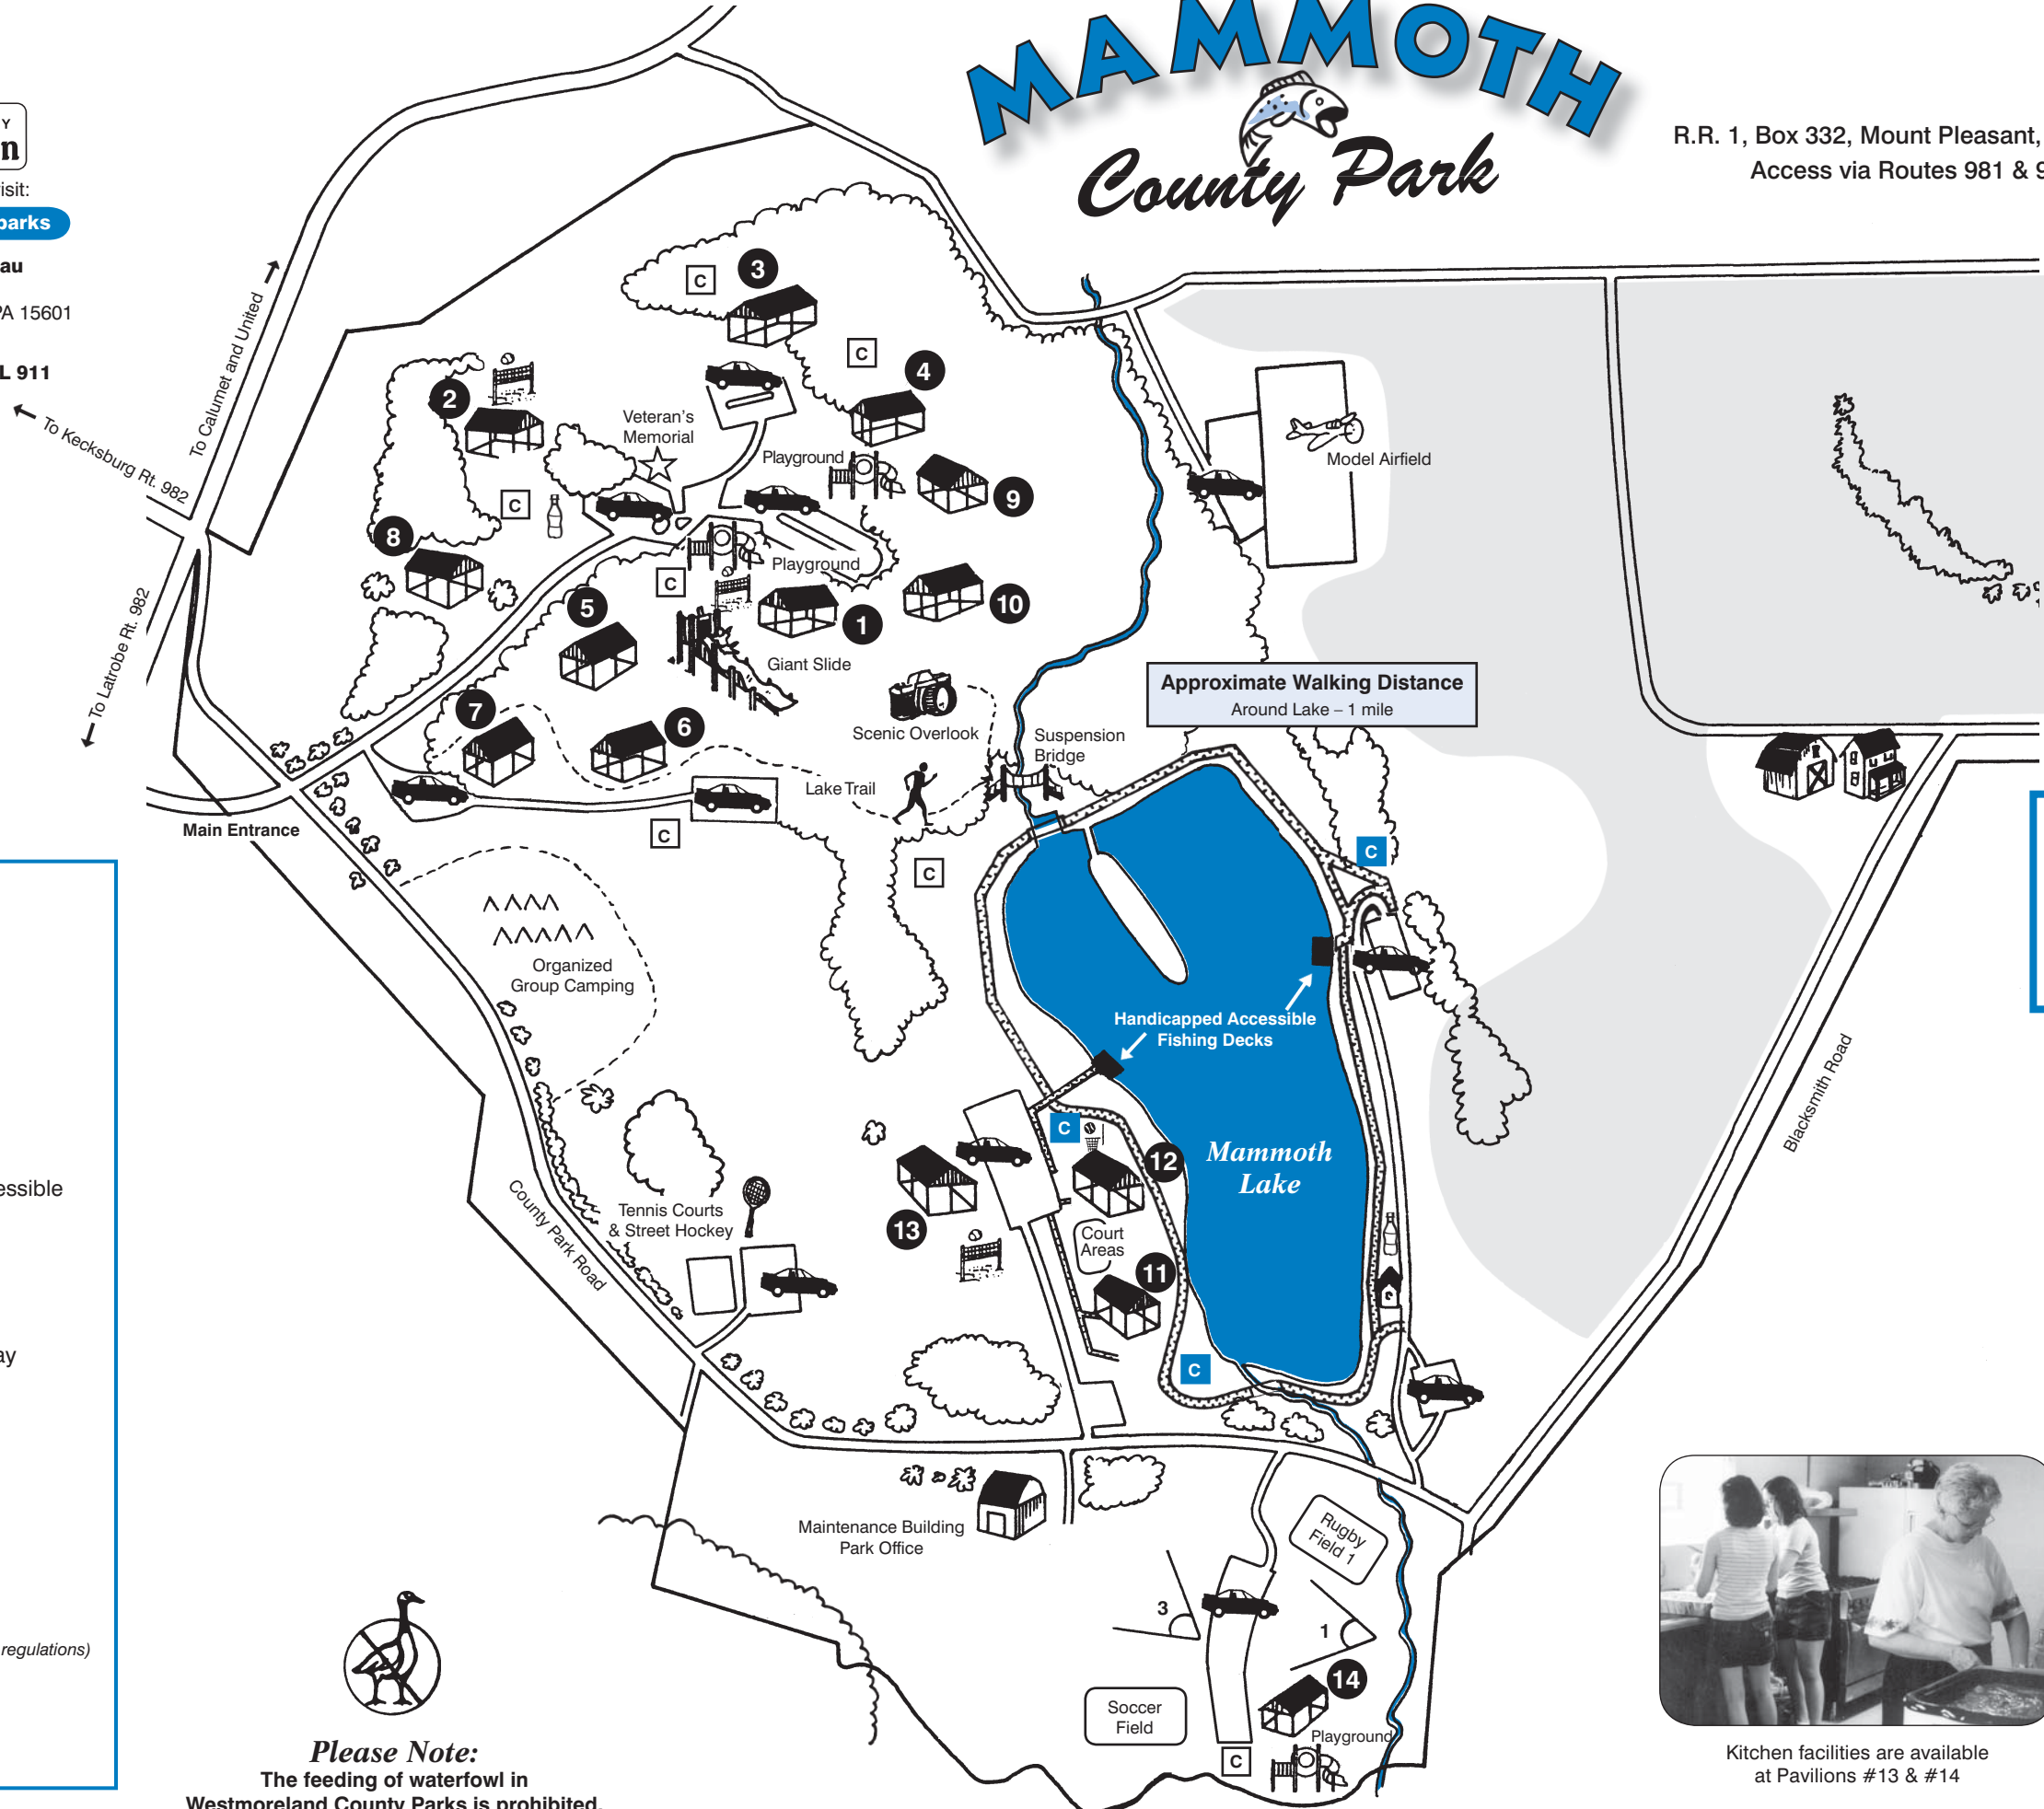

For detailed driving directions visit:
www.co.westmoreland.pa.us/parks

Westmoreland County Bureau of Parks and Recreation
 194 Donohoe Road • Greensburg, PA 15601
 (724) 830-3950

IN CASE OF EMERGENCY, DIAL 911

MAMMOTH County Park

R.R. 1, Box 332, Mount Pleasant, PA 15666
 Access via Routes 981 & 982

LEGEND

- Pavilion
- Parking
- Comfort Station
- Comfort Station Handicapped Accessible
- Hiking Trail
- Handicapped Accessible Walkway
- Ballfield
- Basketball Courts
- Volleyball Court
- Hunting Areas (see regulations)
- Refreshments

Annual Programs at Mammoth Park include:

- ★ Mammoth Fest ★
- ★ Westmoreland County Senior Games ★
- ★ Fishing Derby ★

Kitchen facilities are available at Pavilions #13 & #14

Please Note:
 The feeding of waterfowl in Westmoreland County Parks is prohibited.

YOUR COUNTY PARKS
For Your Pleasure