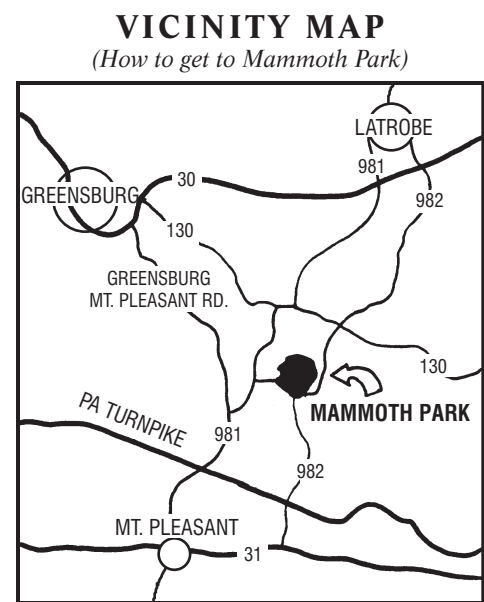

Kitchen facilities are available at Pavilions #13 & #14

Please Note:
The feeding of waterfowl in Westmoreland County Parks is prohibited.

YOUR COUNTY PARKS
For Your Pleasure